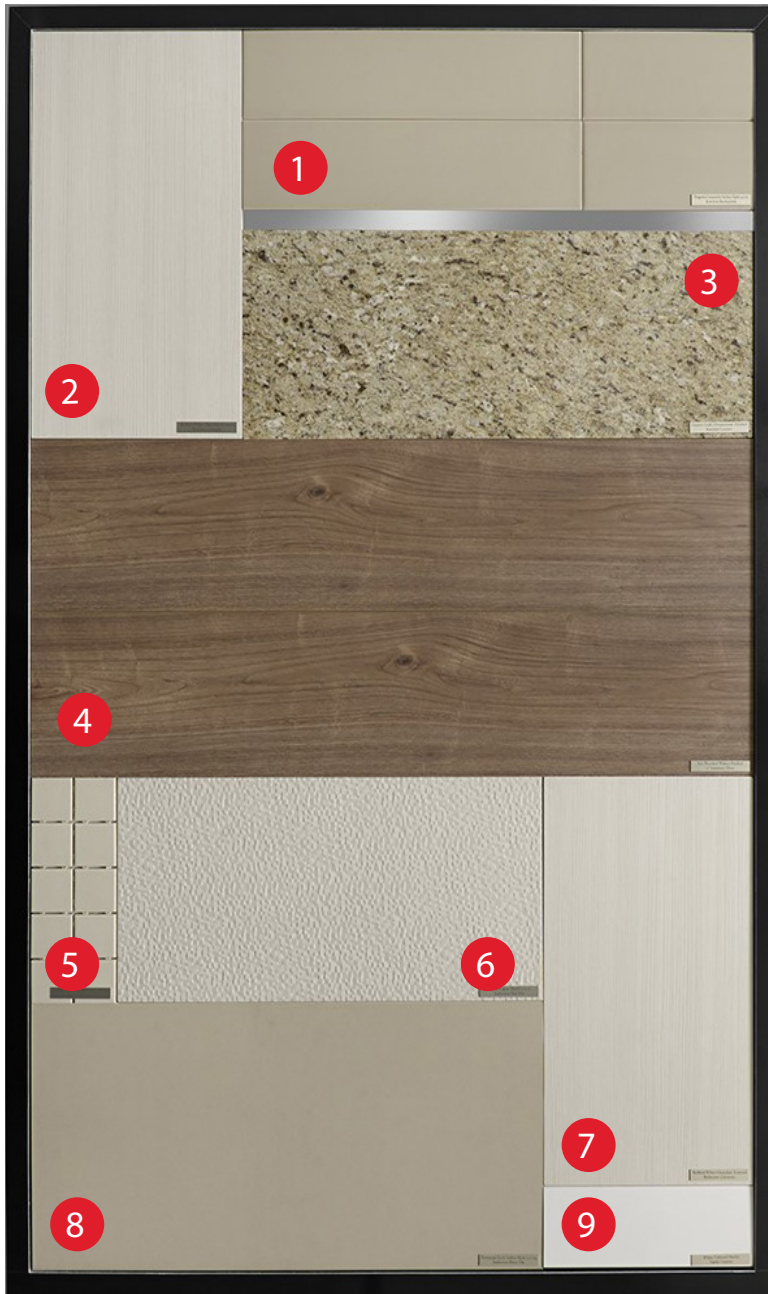

Urban Collection

1. Kitchen Backsplash
Progretto Ceramiche Sabbia
Matte 4" X 16"
2. Kitchen Cabinetry
Milano Diva (Medina Finish)
3. Kitchen Counter
Granite Giallo Ornamentale Polished
4. Laminate Flooring
Sun Bleached Walnut Planked 7.5"
5. Shower Floor
Quebec Pure White Mosaics 2" X 2"
6. Bathroom Wall Tile
Parmesa Capua Marfil 10" X 20"
7. Bathroom Cabinetry
Milano Diva (Medina Finish)
8. Bathroom Floor Tile
Pavimenti Rock Sabbia
Matte 12" X 24"
9. Vanity Counter
White Cultured Marble