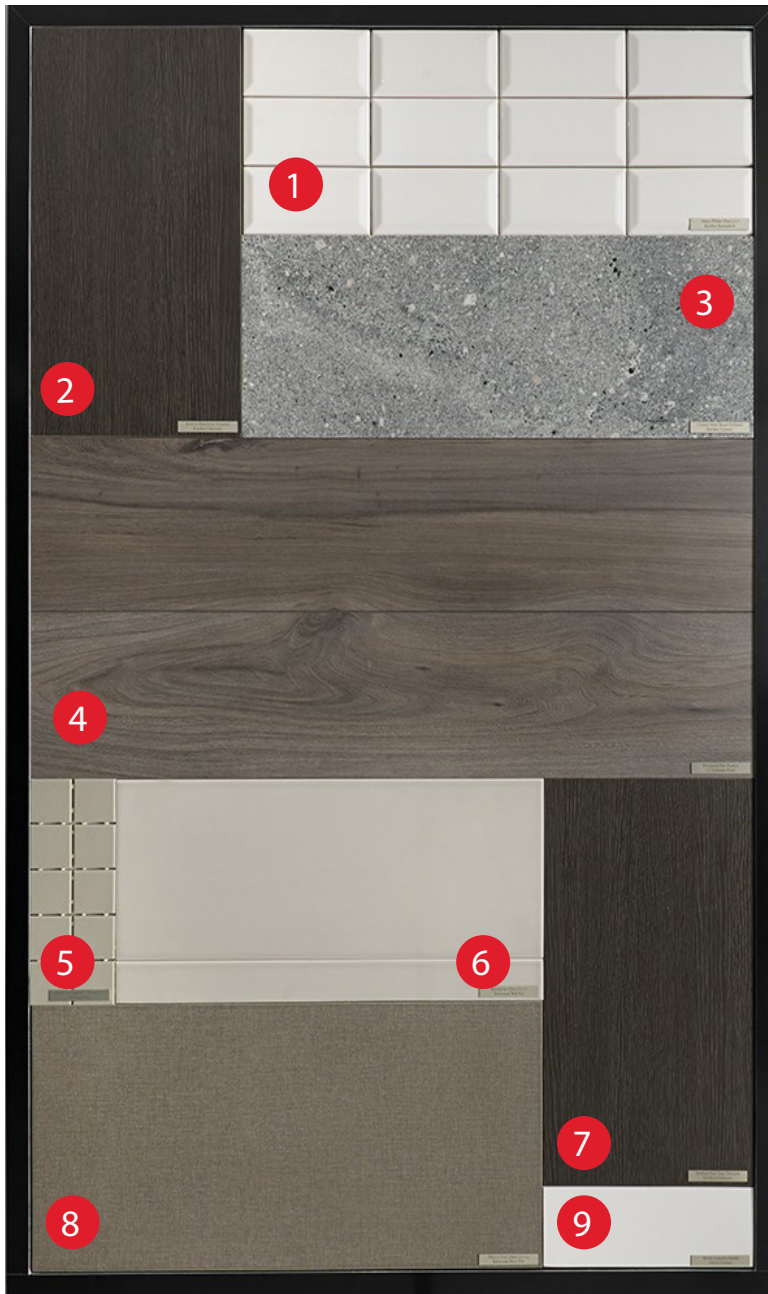

## Modern Collection

1. **Kitchen Backsplash**  
Metro White Gloss 3" X 6"
2. **Kitchen Cabinetry**  
Milano Queenston Oak  
(Medina Finish)
3. **Kitchen Counter**  
Granite Silver Beach Polished
4. **Laminate Flooring**  
Parisienne Elm Planked 7.5"
5. **Shower Floor**  
Quebec Sterling Grey  
Mosaics 2" X 2"
6. **Bathroom Wall Tile**  
Kristal Ice Gloss 8" X 10"
7. **Bathroom Cabinetry**  
Milano Queenston Oak  
(Medina Finish)
8. **Bathroom Floor Tile**  
Stone Chamber 12" X 24"
9. **Vanity Counter**  
White Cultured Marble