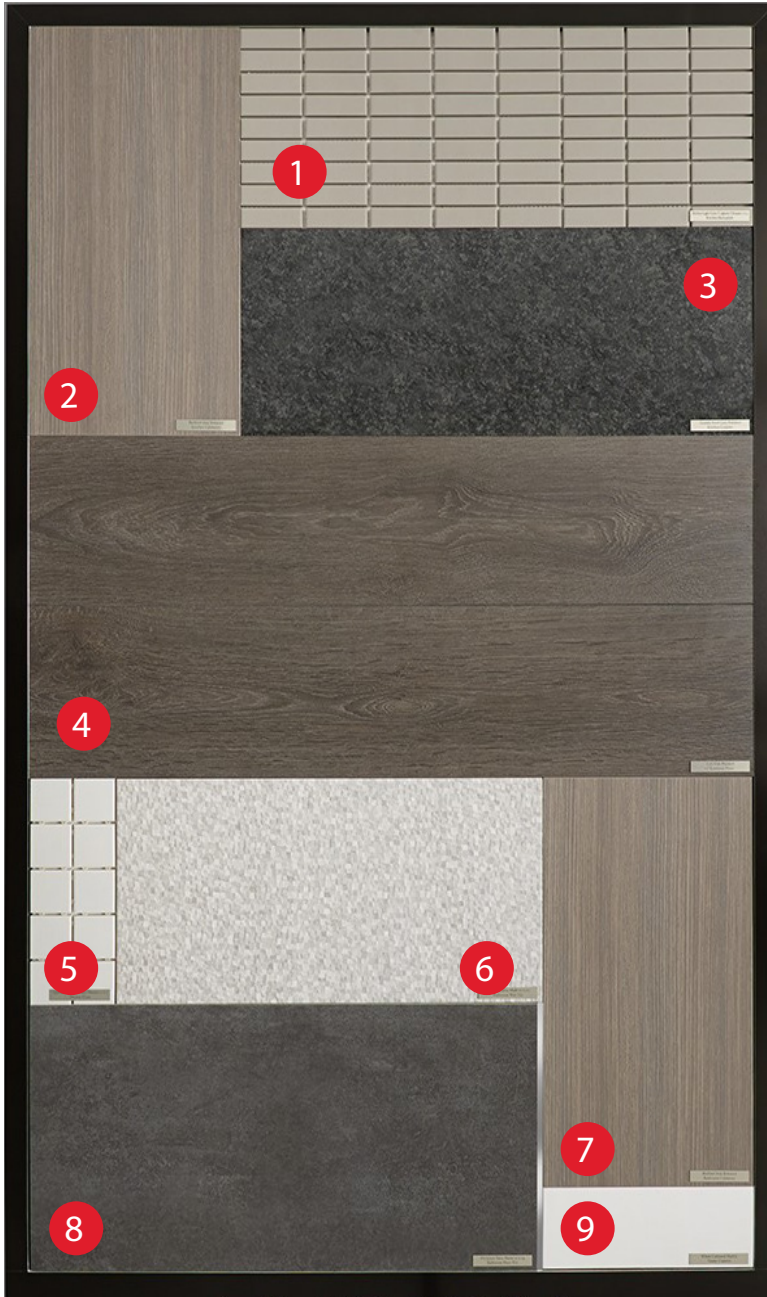

Fusion Collection

DORSAY®

1. **Kitchen Backsplash**
Techno Light Grey Unglazed Mosaics 1" X 3"
2. **Kitchen Cabinetry**
Milano Aria (Medina Finish)
3. **Kitchen Counter**
Granite Steel Grey Polished
4. **Laminate Flooring**
Loft Oak Planked 7.5"
5. **Shower Floor**
Quebec Arctic White Mosaics 2" X 2"
6. **Bathroom Wall Tile**
Parmesa Capua Multi 10" X 20"
7. **Bathroom Cabinetry**
Milano Aria (Medina Finish)
8. **Bathroom Floor Tile**
Provence Nero Matte 12" X 24"
9. **Vanity Counter**
White Cultured Marble