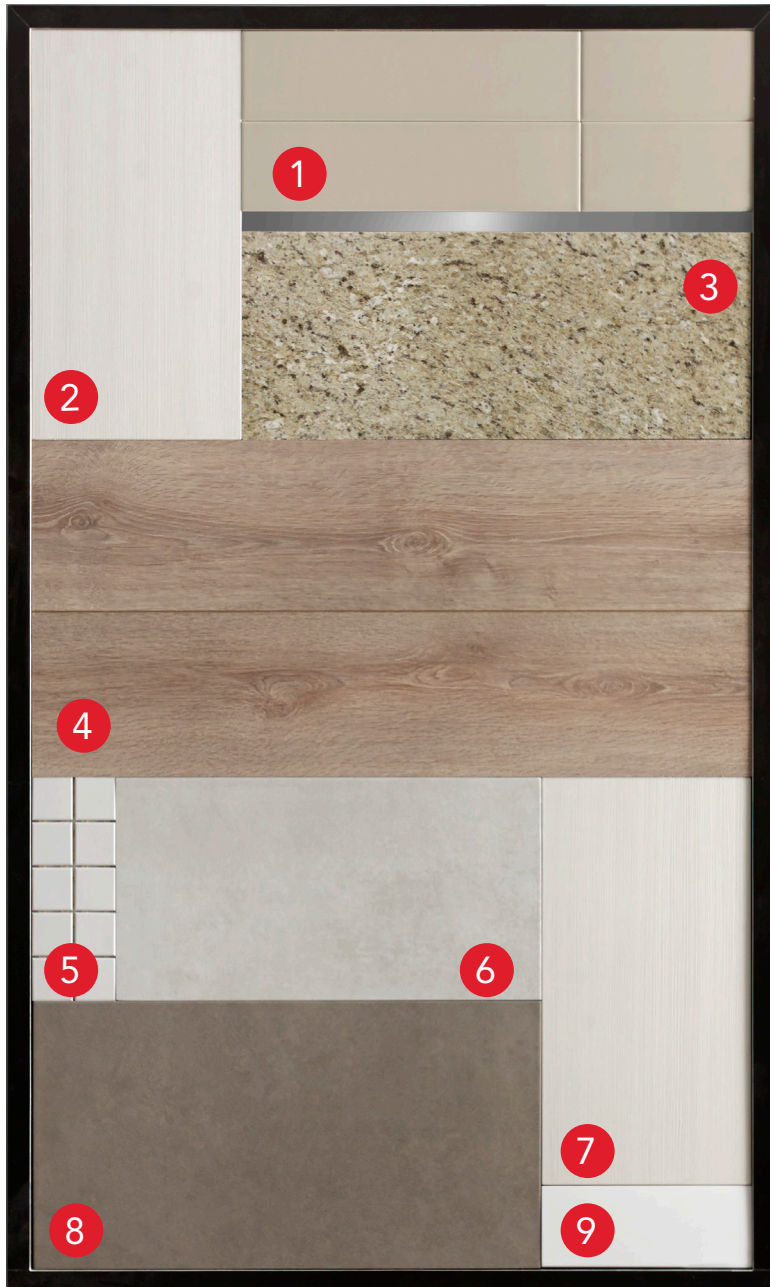

PARFAIT™ AT ATRIA™

Urban Collection

TRIDEL®
BUILT FOR LIFE

DORSAY®

1. **Kitchen Backsplash**
Progretto Ceramiche Sabbia
Matte 4" X 16"
2. **Kitchen Cabinetry**
Milano Diva (Medina Finish)
3. **Kitchen Counter**
Granite Giallo Ornamentale Polished
4. **Laminate Flooring**
Clearwater Oak Planked 7.5"
5. **Shower Floor**
Quebec Arctic White Mosaics
2" X 2"
6. **Bathroom Wall Tile**
Benice Bianco Matte 12" X 24"
7. **Bathroom Cabinetry**
Milano Diva (Medina Finish)
8. **Bathroom Floor Tile**
Kelly Grey Matte 12" X 24"
9. **Vanity Counter**
White Cultured Marble