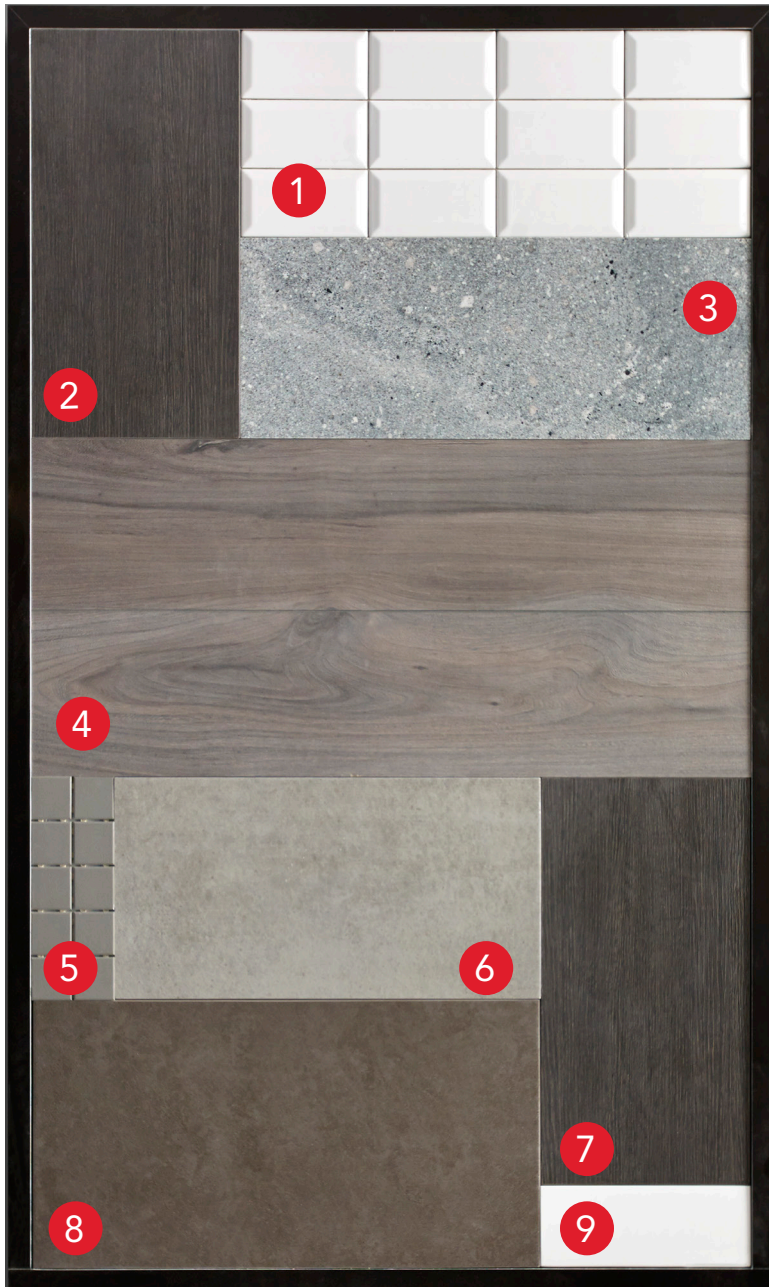

PARFAIT™ AT ATRIA™

Modern Collection

TRIDEL®
BUILT FOR LIFE

DORSAY®

1. **Kitchen Backsplash**
Metro White Gloss 3" X 6"
2. **Kitchen Cabinetry**
Milano Queenston Oak
(Medina Finish)
3. **Kitchen Counter**
Granite Silver Beach Polished
4. **Laminate Flooring**
Parisienne Elm Planked 7.5"
5. **Shower Floor**
Quebec Dark Grey
Mosaics 2" X 2"
6. **Bathroom Wall Tile**
Benice Grigio Dark Matte 12' X 24"
7. **Bathroom Cabinetry**
Milano Queenston Oak
(Medina Finish)
8. **Bathroom Floor Tile**
Kelly Bronze Matte 12" X 24"
9. **Vanity Counter**
White Cultured Marble