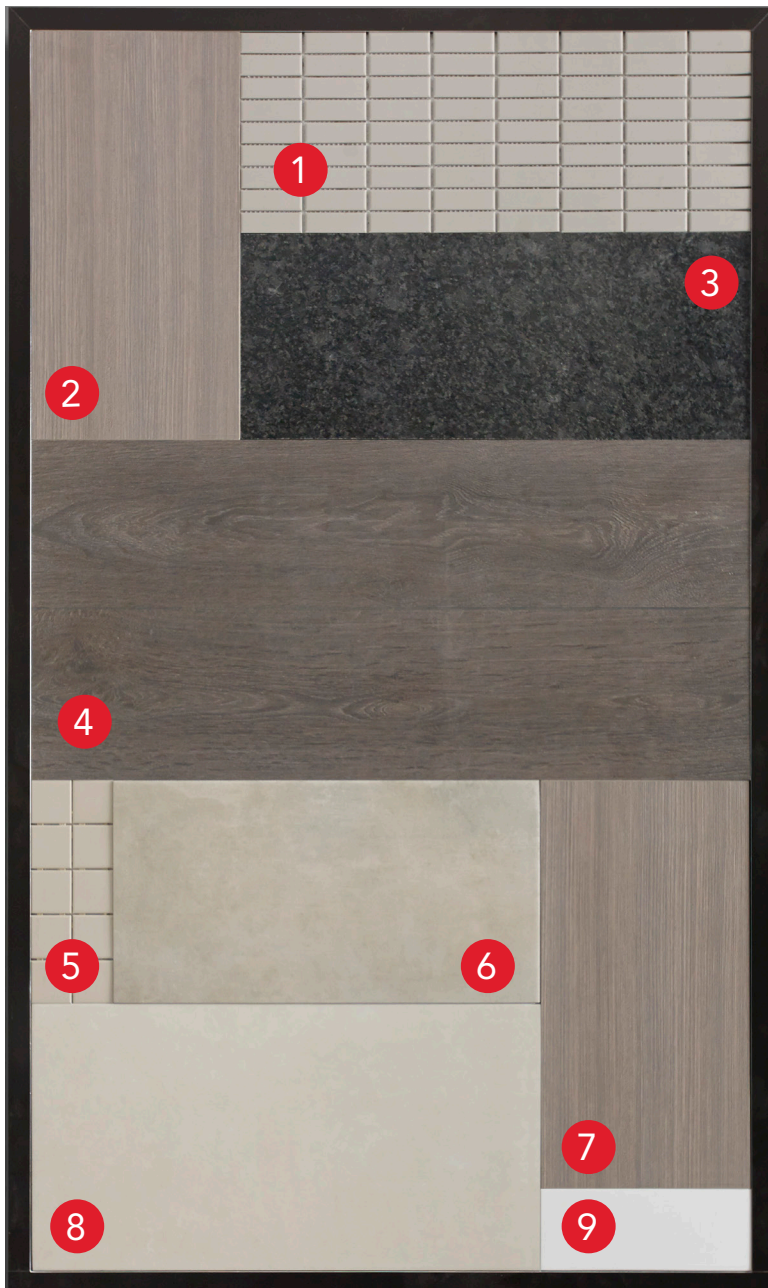

PARFAIT™ AT ATRIA

Fusion Collection

TRIDEL®
BUILT FOR LIFE

DORSAY®

1. **Kitchen Backsplash**
Techno Light Grey Unglazed Mosaics 1" X 3"
2. **Kitchen Cabinetry**
Milano Aria (Medina Finish)
3. **Kitchen Counter**
Granite Steel Grey Polished
4. **Laminate Flooring**
Loft Oak Planked 7.5"
5. **Shower Floor**
Quebec Bone Mosaics 2" X 2"
6. **Bathroom Wall Tile**
Benice Taupe Matte 12" X 24"
7. **Bathroom Cabinetry**
Milano Aria (Medina Finish)
8. **Bathroom Floor Tile**
Kelly Ivory Matte 12" X 24"
9. **Vanity Counter**
White Cultured Marble