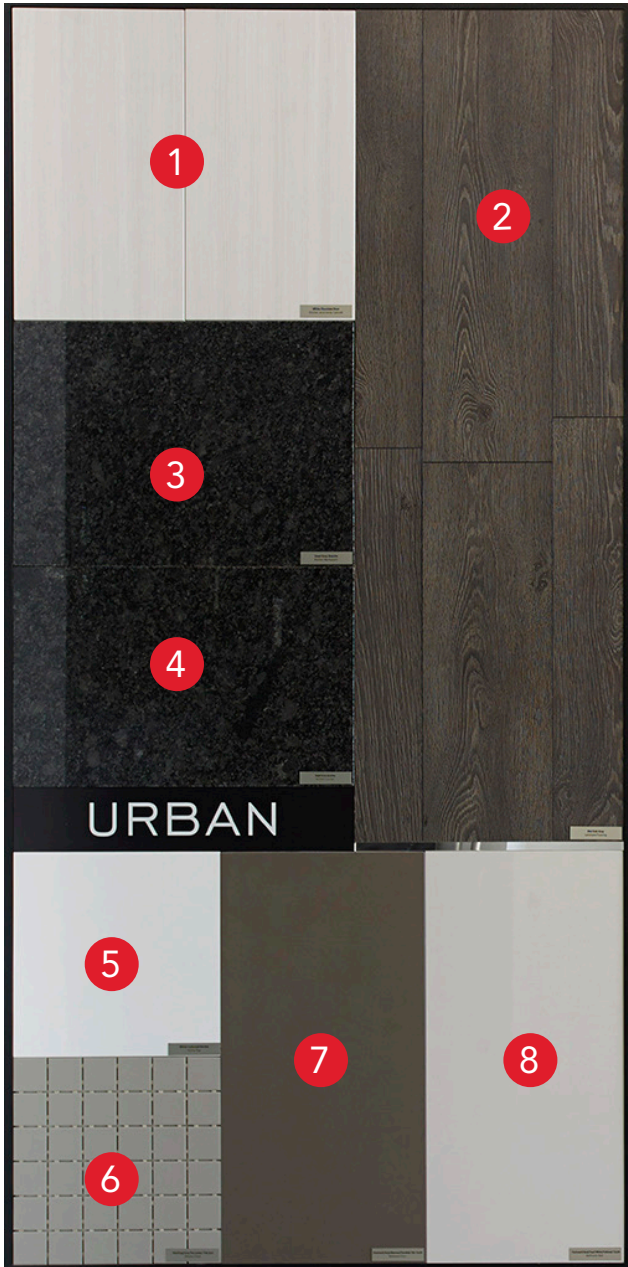

ISLINGTON TERRACE

TRIDEL[®]
BUILT FOR LIFE

Urban Collection

1. Kitchen & Bathroom Cabinetry
425 Marlow White Chocolate
2. Laminate Flooring
Classic Plus Old Oak Grey
3. Kitchen Backsplash
Ciot Steel Pearl Polished Granite
4. Kitchen Countertop
Ciot Steel Pearl Polished Granite
5. Bathroom Countertop
White Cultured Marble
6. Bathroom Shower Floor Tile
Quebec Series Arctic White
2" x 2"
7. Bathroom Floor Tile
Pavimenti Rock Marrone Mate
12" X 24"
8. Bathroom Wall Tile
Pavimenti Rock Pear White Polished
12" X 24"