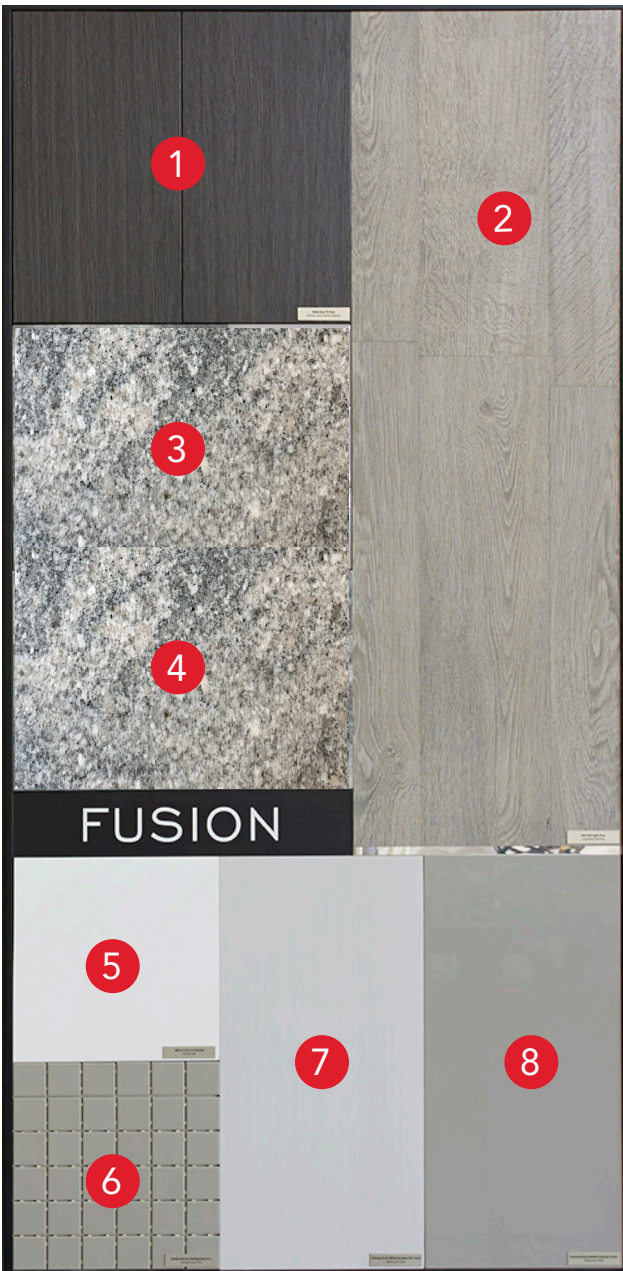

ISLINGTON TERRACE

TRIDEL[®]
BUILT FOR LIFE

Fusion Collection

1. Kitchen & Bathroom Cabinetry
425 Marlow Slate Grey
2. Laminate Flooring
Classic Plus Old Oak Light Grey
3. Kitchen Backsplash
Ciot Silver Beach Granite
4. Kirchen Countertop
Ciot Silver Beach Granite
5. Bathroom Countertop
White Cultured Marble
6. Bathroom Shower Floor Tile
Quebec Series Sterling Grey
2" x 2"
7. Bathroom Floor Tile
Outrage Arctic White
12" X 24"
8. Bathroom Wall Tile
Pavimenti Rock Nebbia Polished
12" X 24"