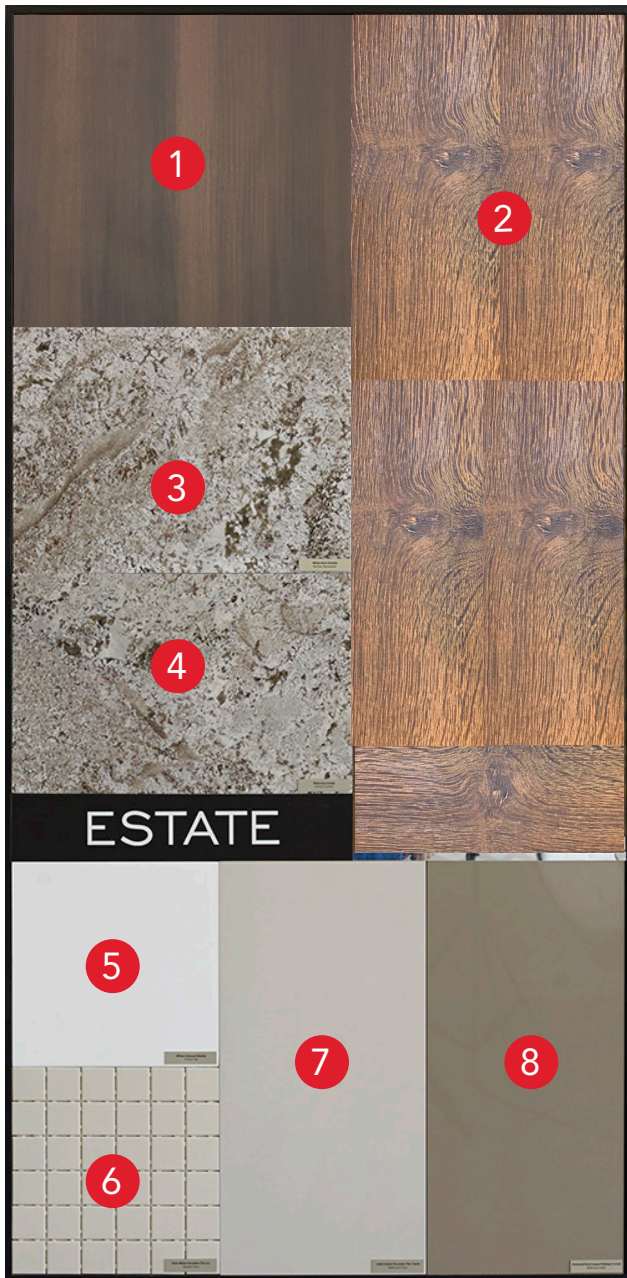

ISLINGTON TERRACE

TRIDEL[®]
BUILT FOR LIFE

Estate Collection

1. Kitchen & Bathroom Cabinetry
425 Marlow Cohiva
2. Laminate Flooring
Classic Plus Old Oak Natural
3. Kitchen Backsplash
Ciot White Aran Polished Granite
4. Kirchen Countertop
Ciot White Aran Polished Granite
5. Bathroom Countertop
White Cultured Marble
6. Bathroom Shower Floor Tile
2" x 2" Pure White
7. Bathroom Floor Tile
Solid Cotton Natural
12" X 24"
8. Bathroom Wall Tile
Pavimenti Rock Cenere Polished
12" X 24"