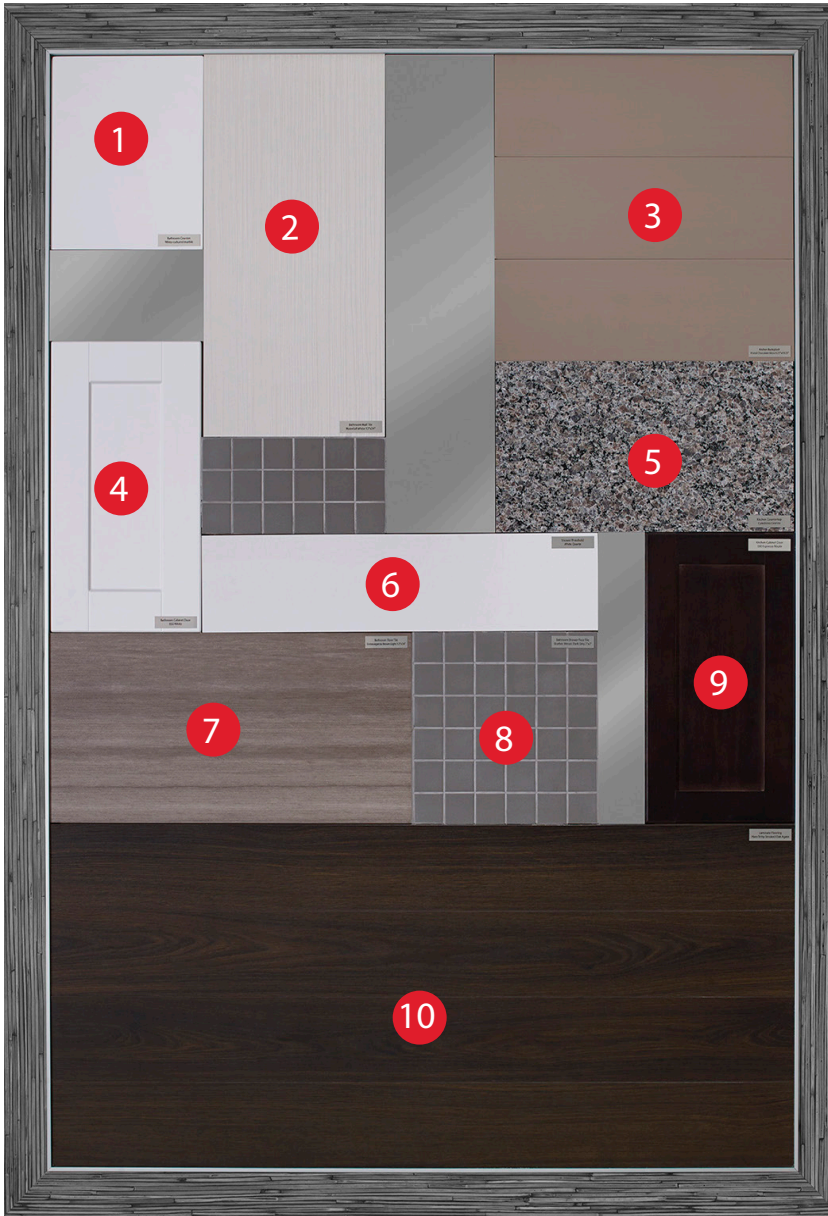

## Urban Collection

1. Bathroom Counter  
White Cultured Marble
2. Bathroom Wall Tile  
Waterfall White 12" X 24"
3. Kitchen Backsplash  
Kristal Chocolate Gloss  
6.25" X 19.25"
4. Bathroom Cabinet Door  
850 White
5. Kitchen Countertop  
Caledonia Granite
6. Shower Threshold  
White Quartz
7. Bathroom Floor Tile  
Extravaganza Brown Light 12" X 24"
8. Bathroom Shower Floor Tile  
Quebec Mosaic Dark Grey 2" X 2"
9. Kitchen Cabinet Door  
290 Espresso Maple
10. Laminate Flooring  
Haro Tritty Smoked Oak Agate