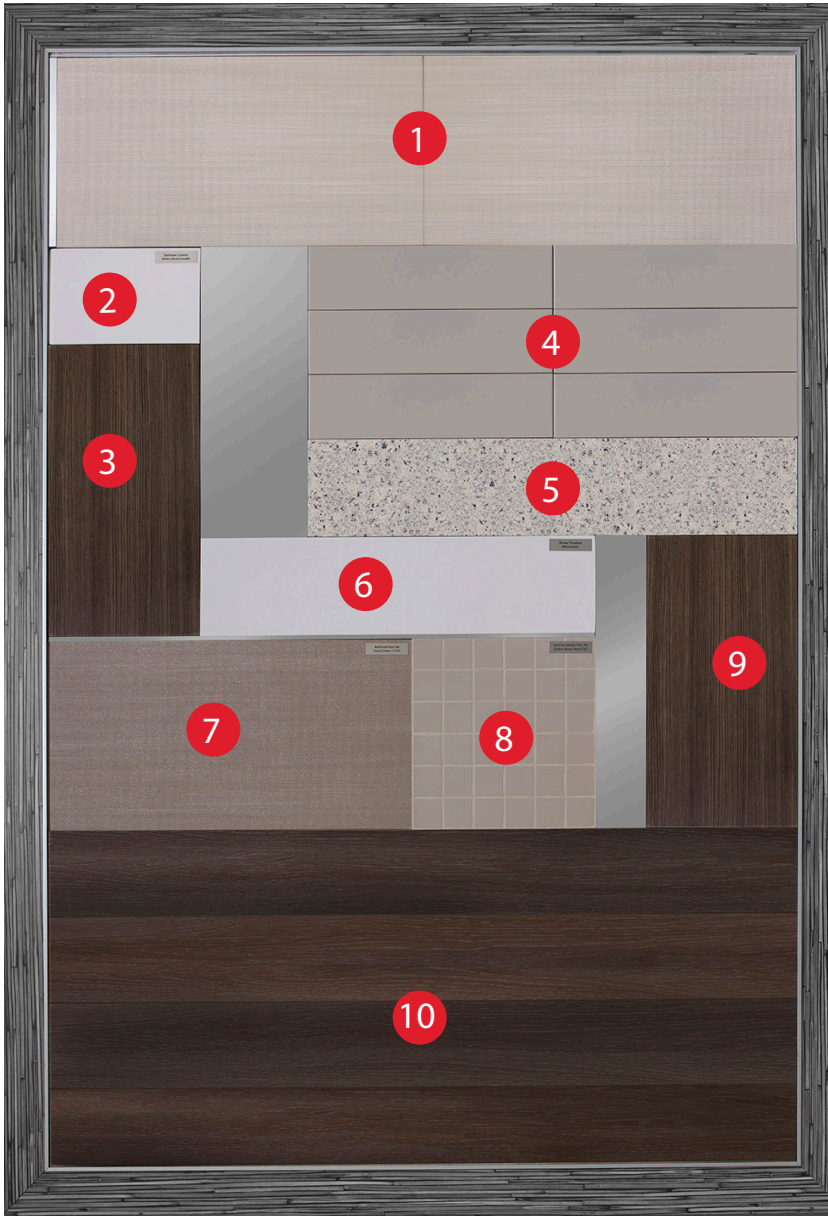

## Modern Collection

1. Bathroom Floor Tile  
Spark Jasmine 12" X 24"
2. Bathroom Counter  
White Cultured Marble
3. Bathroom Cabinet Door  
840 Cosmo Boroque Vertical
4. Kitchen Backsplash  
Ceramiche Progetto Matte  
Nebbia 4" X 16"
5. Kitchen Countertop  
Moonlight Granite
6. Shower Threshold  
White Quartz
7. Bathroom Wall Tile  
Spark Canvas 12' X 24"
8. Bathroom Shower Floor Tile  
Quebec Mosaic Bone 2" X 2"
9. Kitchen Cabinet Door  
840 Cosmo Boroque Vertical
10. Laminate Flooring  
Haro Tritty Smoked Acacia Matte