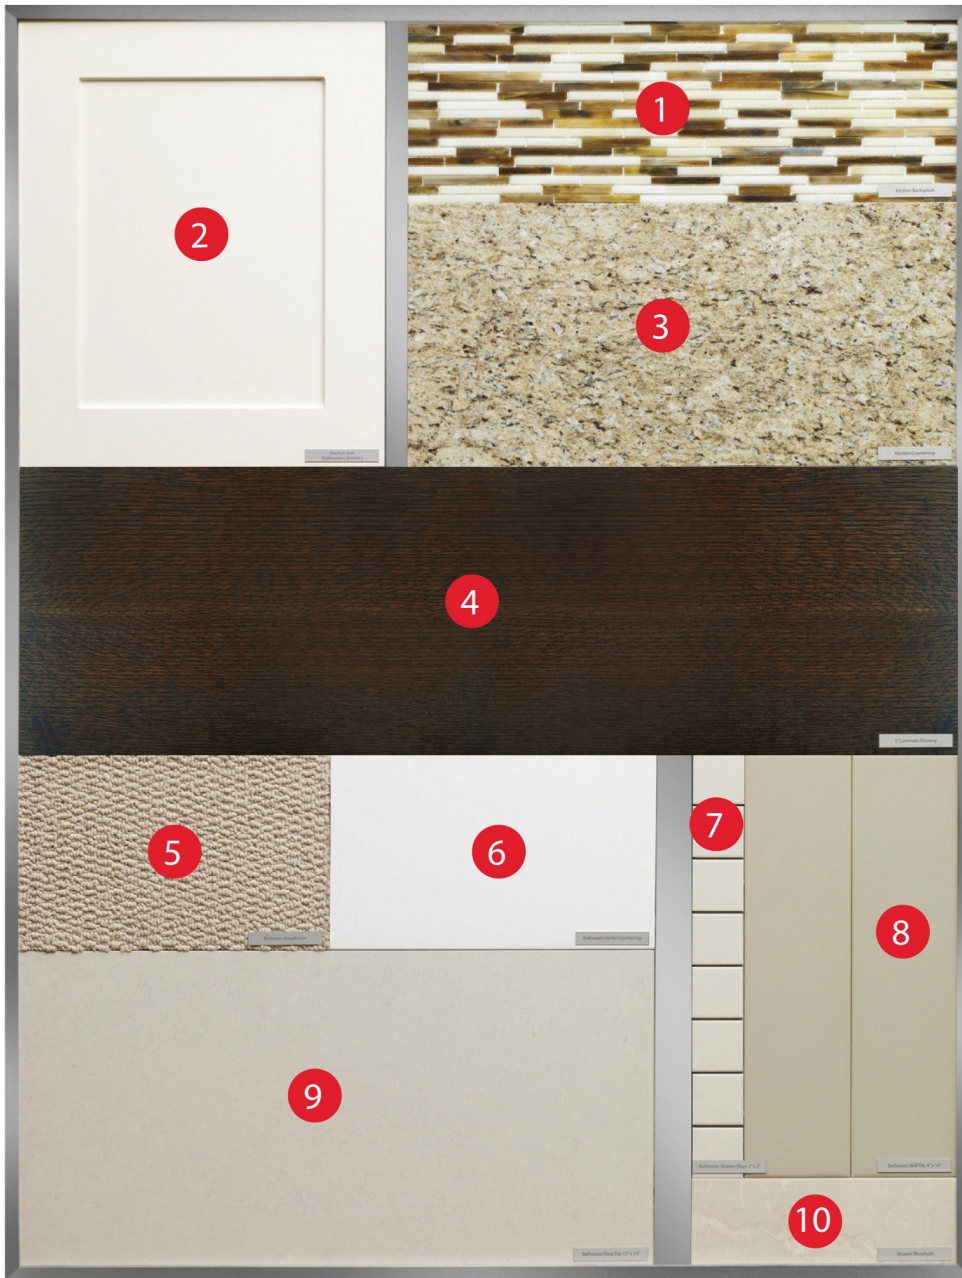

Modern Collection

1. Kitchen Backsplash
Tiffany Glass
White Blend
2. Kitchen & Bathroom
Cabinet
Mission Antique White
3. Kitchen Counter
Giallo Ornamental
4. Engineered Floor
Orleans
5. Carpet
Pale Faces
6. Bathroom Vanity
White Cultured Marble
7. Shower Floor
Quebec Mosaic
Pure White
8. Bathroom Wall Tile
4X16 Progetto
Ceramiche Sabbia Gloss
9. Bathroom Floor Tile
12X24 Regal
Shell White Polished
10. Shower Threshold
Botticino