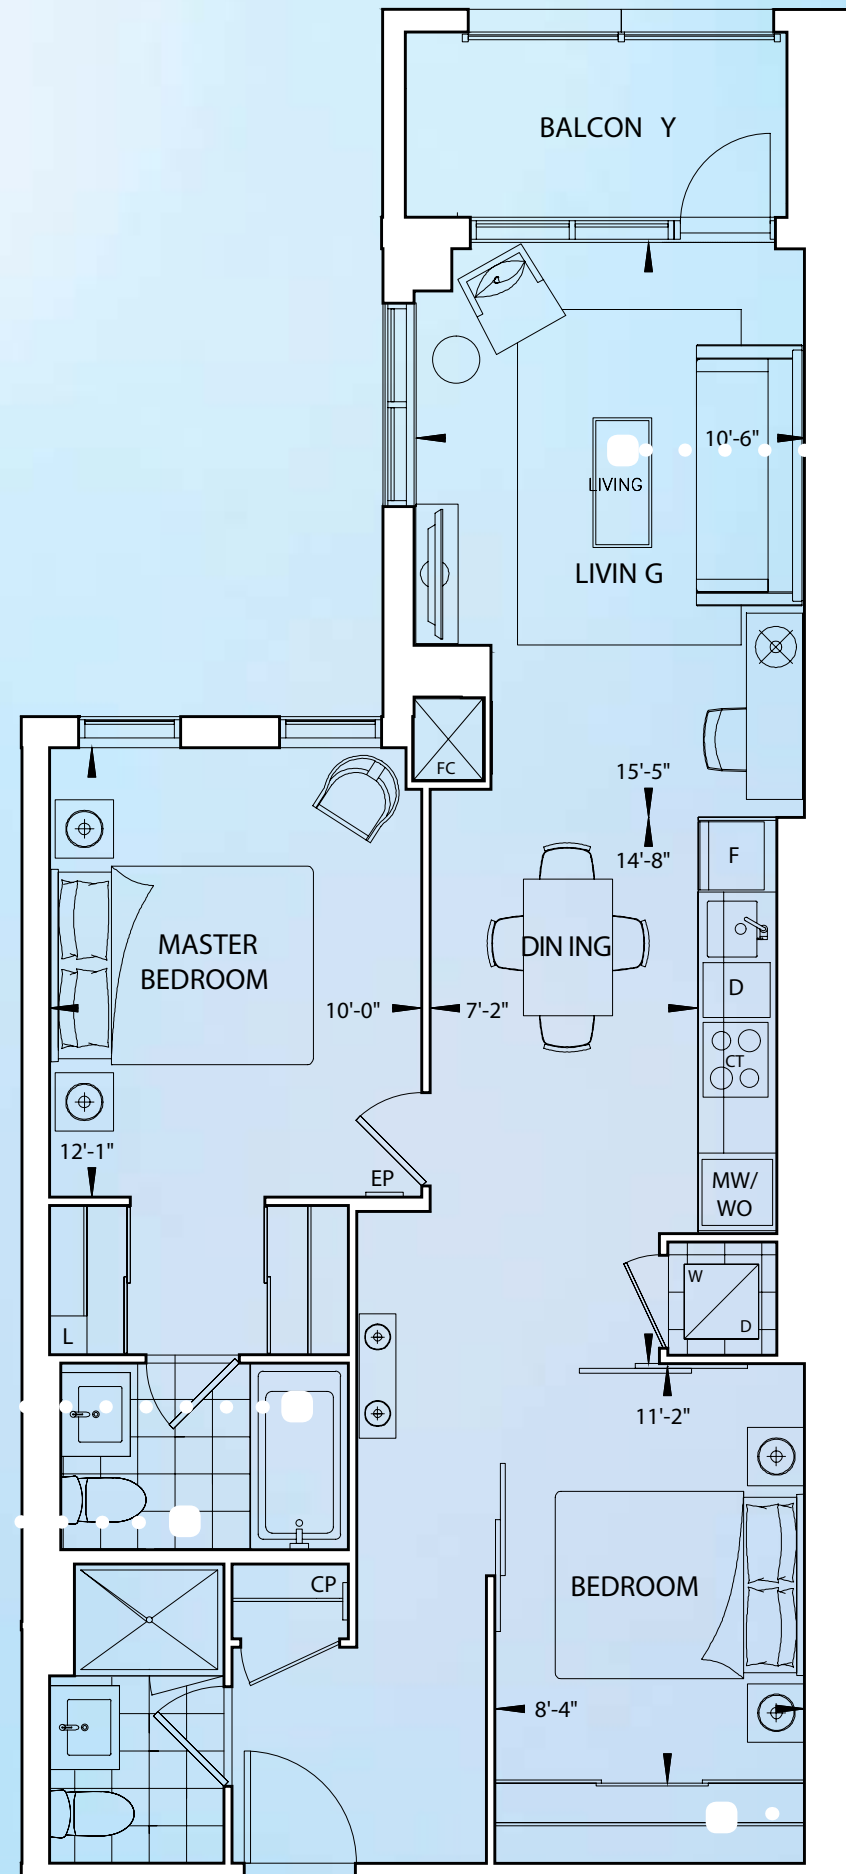

Design Recommendations

Hand Held Shower with Side Bar
A little luxury with a lot of pull; this small detail gives you freedom to move and adjust your shower head, or keep it in one spot, as you wish.

Tiled Bathroom Wall

A tiled wall in the bathroom is an attractive design feature, adding texture and colour. For the more practical among us, the easy to wipe clean tile is a simple maintenance alternative. For the more design driven, the continuity of the visual lines make the room seem larger and creates an interesting focal point.

Capped Ceiling Outlet

Don't forget to consider the lighting in your new home. A lighting plan is essential to creating mood and determining the purpose of each room in your home.

Closet Organizers

Make every inch of your home work for you. Creating precious storage space is always a welcome idea and organizing your closets makes it easier to find what you want and save you precious time.