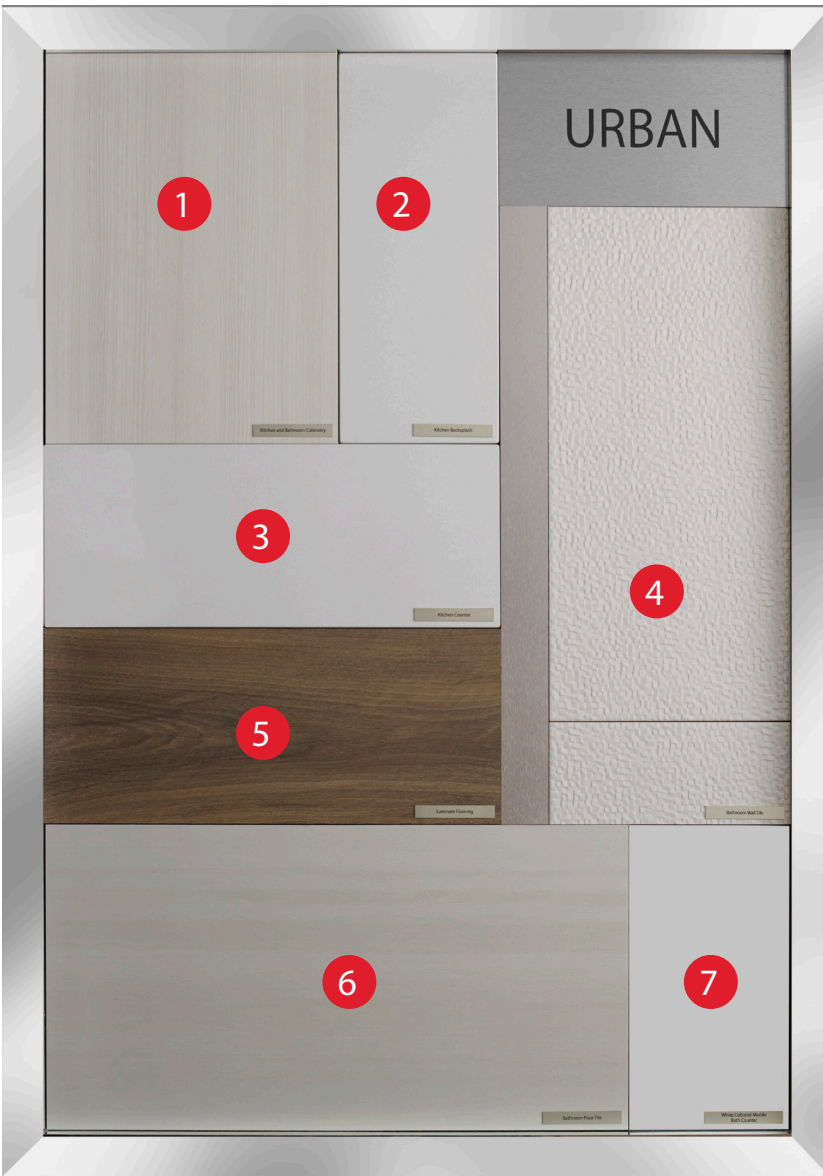

SPADINA ♣ QUEEN

Urban Collection

TRIDEL
BUILT FOR LIFE

1. Kitchen & Bathroom Cabinetry
Diva
2. Kitchen Backsplash
Quartz Blizzard
3. Kitchen Countertop
Quartz Blizzard
4. Bathroom Wall Tile
Centura Pamesa Capua Blanco
10" X 20"
5. Laminate Flooring
Midnight Oak
6. Bathroom Floor Tile
Firenze White Semi Polished
12" X 24"
7. Bathroom Counter
White Cultured Marble