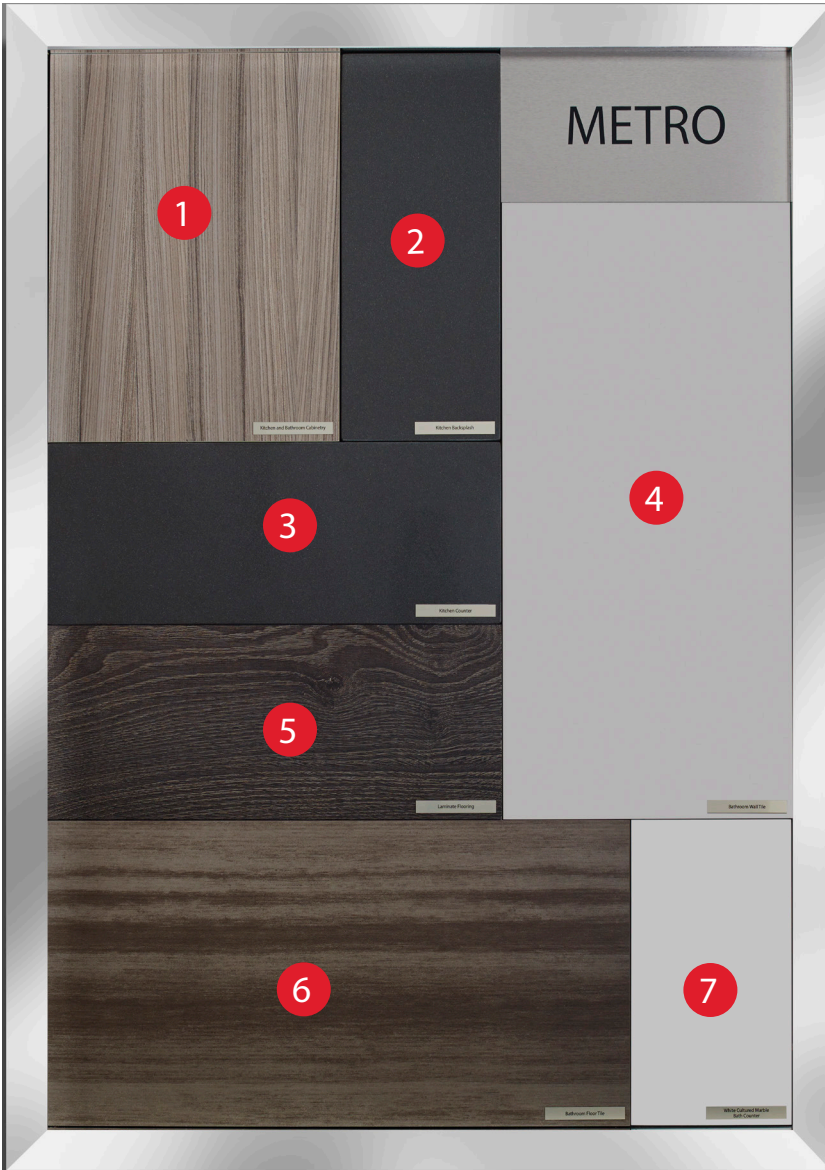

SPADINA  QUEEN

Metro Collection

TRIDEL
BUILT FOR LIFE

1. Kitchen & Bathroom Cabinetry
Harlow Sandlewood
2. Kitchen Backsplash
Quartz Concrete
3. Kitchen Countertop
Quartz Concrete
4. Bathroom Wall Tile
Pearl White Matte 12" X 24"
5. Laminate Flooring
Old Oak Grey
6. Bathroom Floor Tile
Firenze Taupe Semi Polished
12" X 24"
7. Bathroom Counter
White Cultured Marble