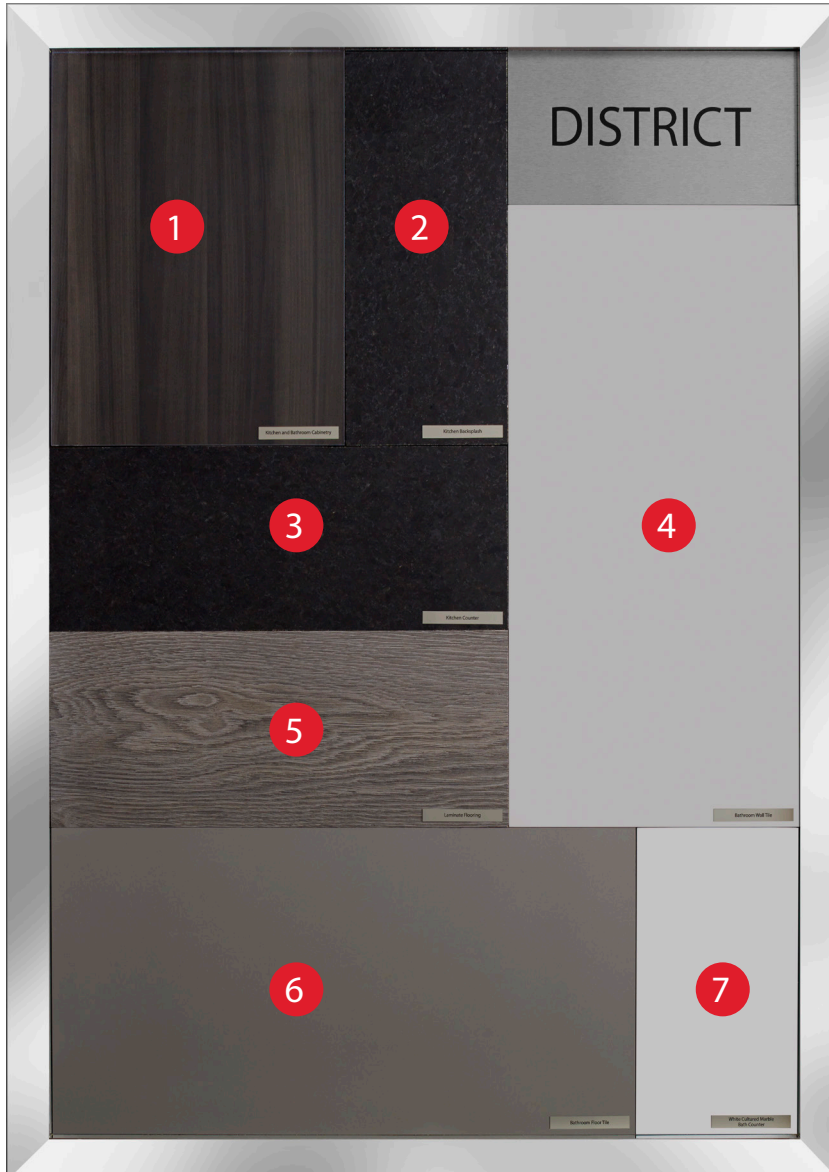

SPADINA  QUEEN

District Collection

TRIDEL
BUILT FOR LIFE

1. Kitchen & Bathroom Cabinetry
Zambukka
2. Kitchen Backsplash
Granite Moonlight
3. Kitchen Countertop
Granite Moonlight
4. Bathroom Wall Tile
Pearl White Matte 12" X 24"
5. Laminate Flooring
Old Oak Light Grey
6. Bathroom Floor Tile
Nebbia Matte 12" X 24"
7. Bathroom Counter
White Cultured Marble