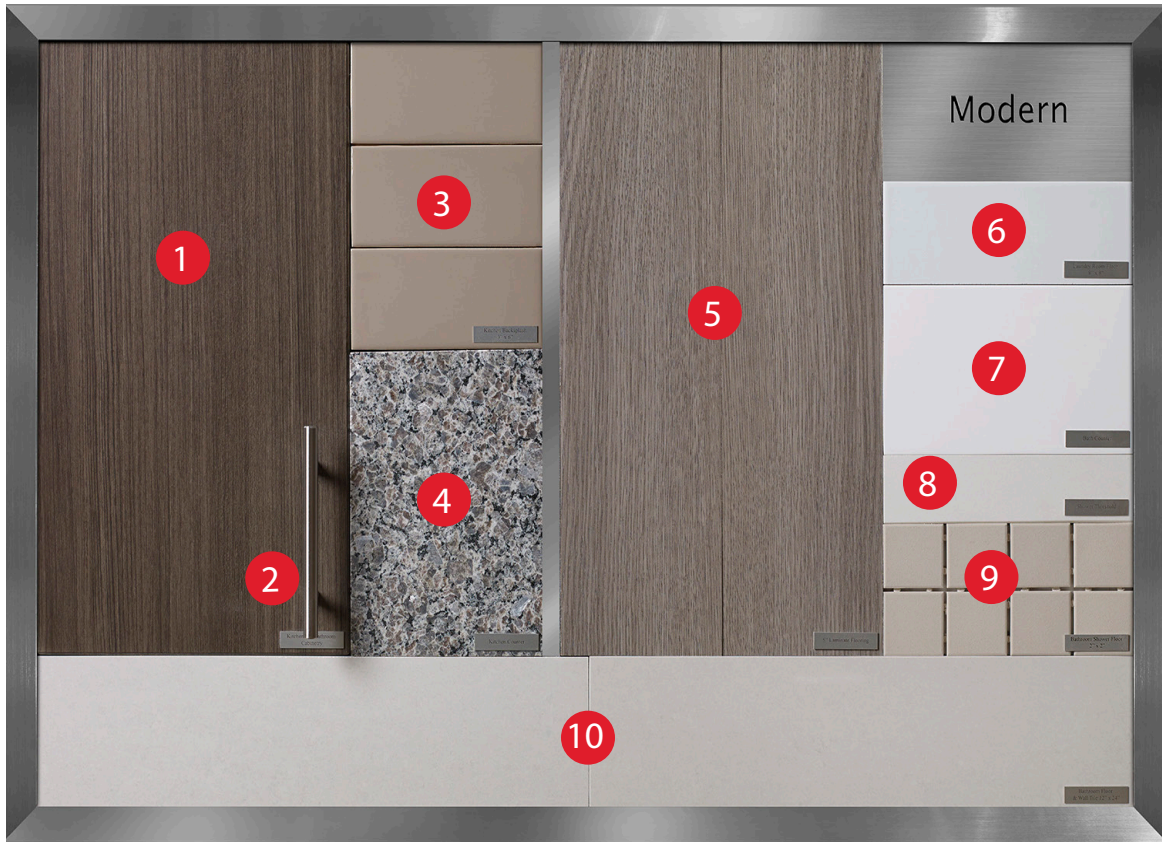

Modern 'Urban' Collection

1. Kitchen & Bathroom Cabinet
840 Cosmo Boroque Vertical
2. Kitchen & Bathroom Handle
HM 2971-6 6" Barrel Pull
3. Kitchen Backsplash
3" X 6" Dark Taupe Bright
4. Kitchen Countertop
Granite Caledonia
5. Laminate Flooring
Haro Tritty Oak Antic Grey
6. Laundry Flooring
8" X 8" Satin White
7. Bathroom Countertop
White Cultured Marble
8. Shower Threshold
Veneto White
9. Shower Floor Tile
2" X 2" Bone
10. Bathroom Floor & Wall Tile
12" X 24" Shell White Polished