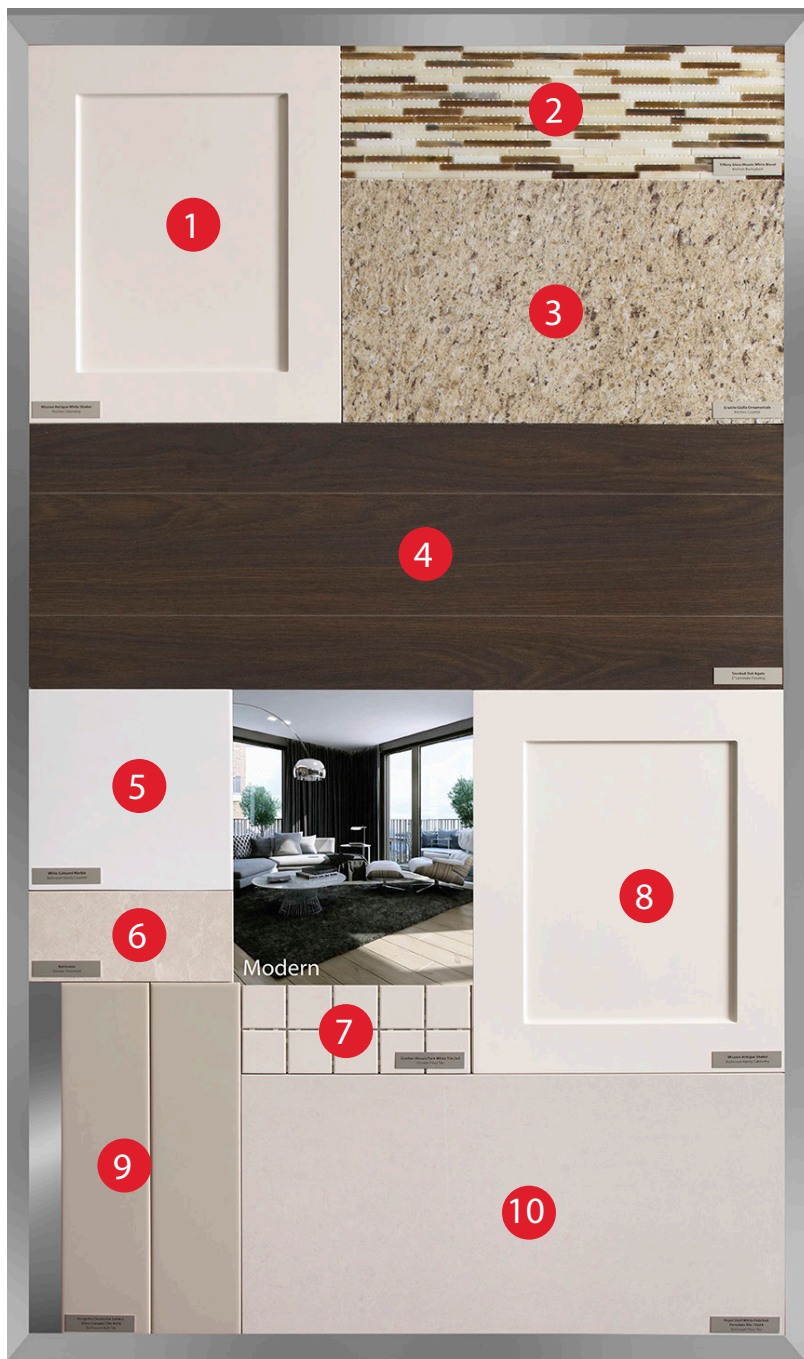

## Modern Collection

1. Kitchen Cabinet  
Mission Antique White
2. Kitchen Backsplash  
Tiffany Glass White Blend
3. Kitchen Counter  
Giallo Ornamentale
4. Laminate Floor  
Smoked Oak Agate Authentic
5. Bathroom Vanity  
White Cultured Marble
6. Shower Threshold  
Botticino
7. Shower Floor  
2X2 Quebec Mosaic  
Pure White
8. Bathroom Cabinet  
Mission Antique White
9. Bathroom Wall Tile  
4X16 Progetto Ceramiche  
Sabbia Gloss
10. Bathroom Floor Tile  
12X24 Regal Shell White  
Polished