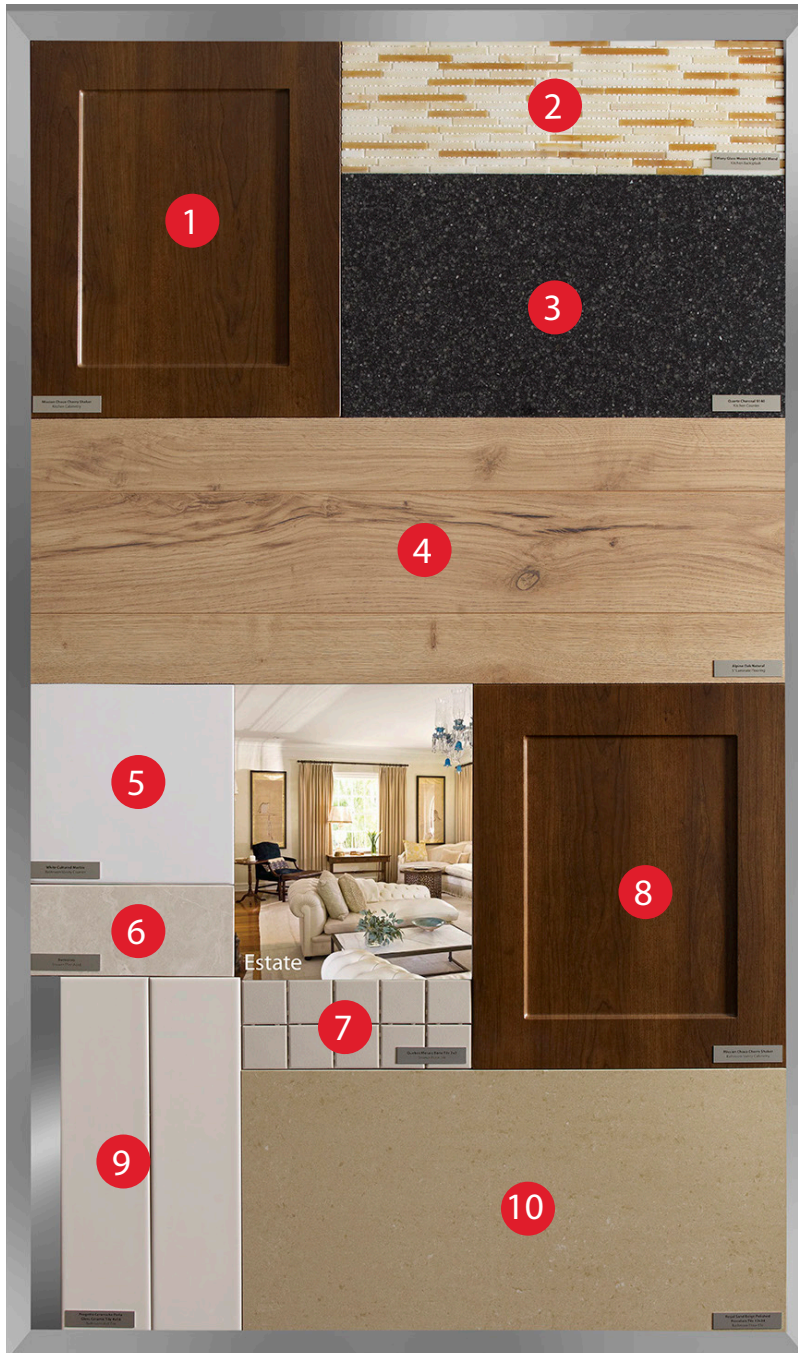

Estate Collection

1. Kitchen Cabinet
Mission Choco Cherry
2. Kitchen Backsplash
Tiffany Glass Light Gold Blend
3. Kitchen Counter
Charcoal
4. Laminate Floor
Alpine Oak Nature Authentic
5. Bathroom Vanity
White Cultured Marble
6. Shower Threshold
Botticino
7. Shower Floor
2X2 Quebec Mosaic Bone
8. Bathroom Cabinet
Mission Choco Cherry
9. Bathroom Wall Tile
4X16 Progetto Ceramiche Perla Gloss
10. Bathroom Floor Tile
12X24 Regal Sand Beige Polished