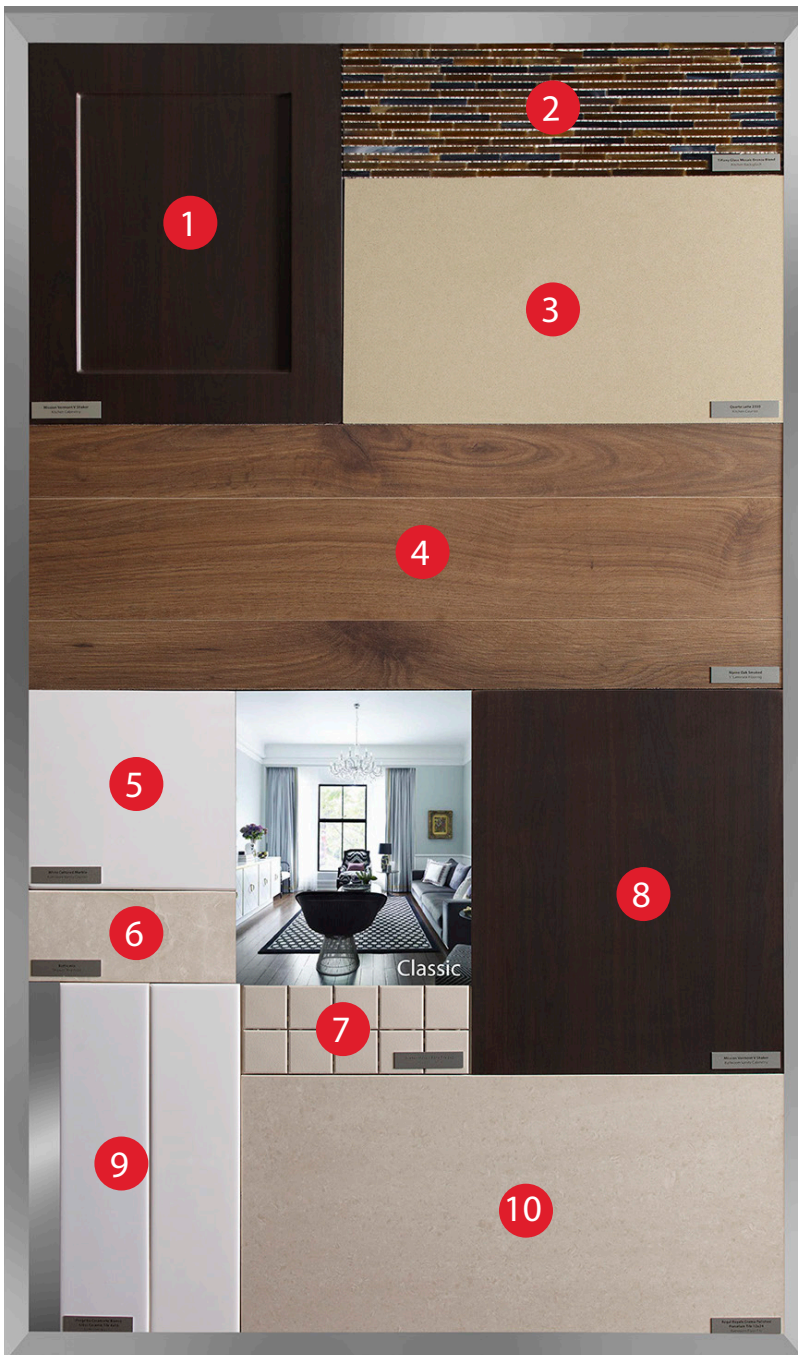

TWO OLD MILL™
B L O O R W E S T

TRIDEL
BUILT FOR LIFE

Classic Collection

1. Kitchen Cabinet
Mission Vermont V
2. Kitchen Backsplash
Tiffany Glass Bronze Blend
3. Kitchen Counter
Latte
4. Laminate Floor
Oak Italica Smoked Authentic
5. Bathroom Vanity
White Cultured Marble
6. Shower Threshold
Botticino
7. Shower Floor
2X2 Quebec Mosaic Bone
8. Bathroom Cabinet
Decor Vermont V
9. Bathroom Wall Tile
4X16 Progetto Ceramiche
Bianco Gloss
10. Bathroom Floor Tile
12X24 Regal Royale Crema
Polished